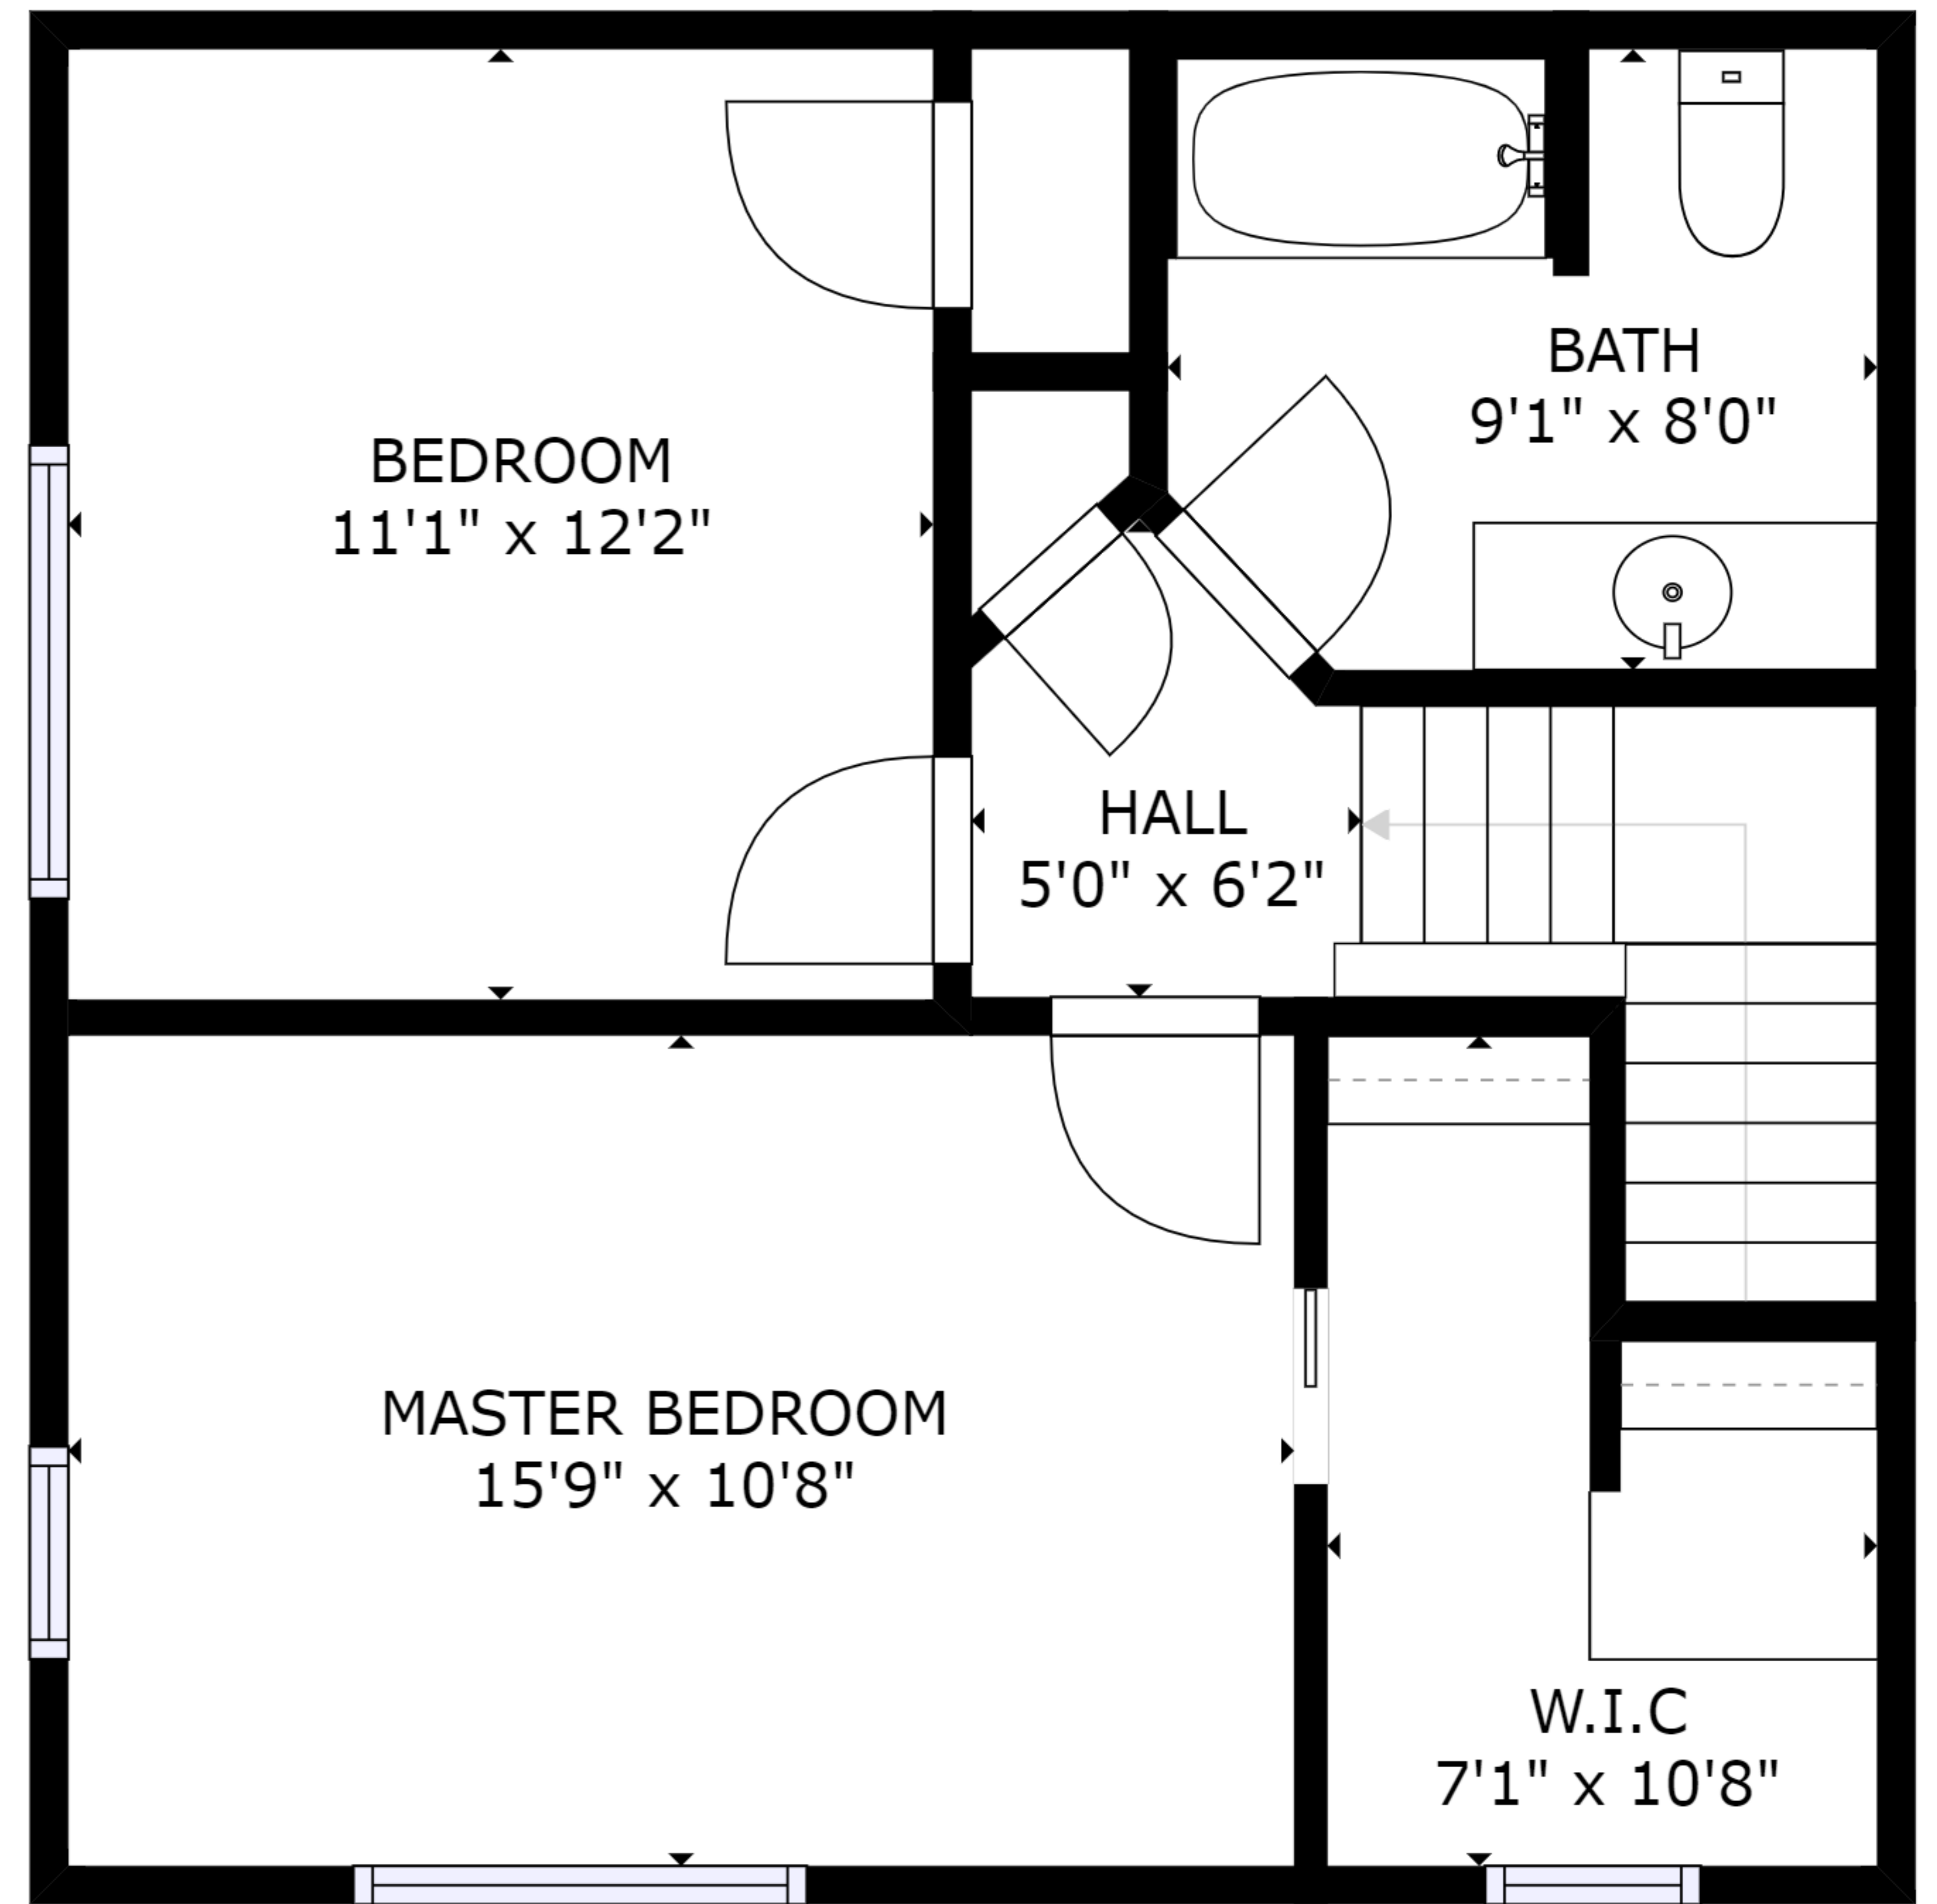

FLOOR 1

FLOOR 2

GROSS INTERNAL AREA
 FLOOR 1: 542 sq ft, FLOOR 2: 542 sq ft
 TOTAL: 1083 sq ft

SIZES AND DIMENSIONS ARE APPROXIMATE, ACTUAL MAY VARY.